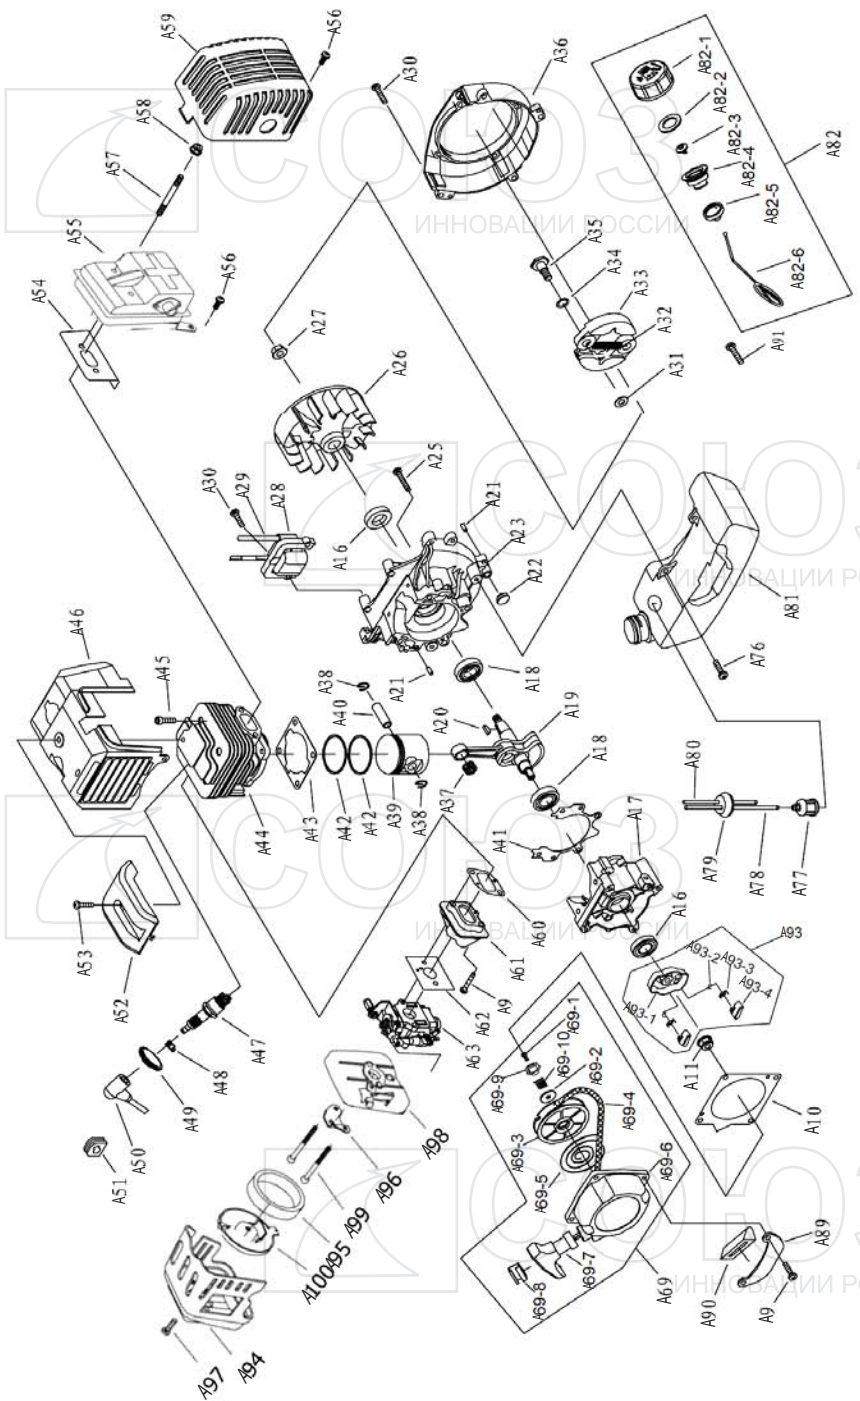

ЭЛЕКТРОДВИГАТЕЛЬ ДЛЯ БТС-9252Л БТС-9256Л

NO.	DESCRIPTION	NO.	DESCRIPTION	NO.	DESCRIPTION
A9	SCREW M5X20	A44	CYLINDER	A69-10	EASY START COIL SPRING
A10	GASKET	A45	SCREW	A76	SCREW M5X16
A11	NUT	A46	GUIDE COVER ASSY	A77	CLEANER COVER
A16	OIL SEAL	A47	SPARK PLUG	A78	OUTLET FUEL PIPE
A17	CRANK CASE	A48	SPRING	A79	PLUG
A18	BEARING 6202	A49	PLUG COVER	A80	INLET FUEL PIPE
A19	CRANKSHAFT	A50	PLUG CAP	A81	FUEL TANK
A20	KEY	A51	PLUG	A82	LID ASSY
A21	PIN	A52	UPPER COVER	A82-1	FUEL TANK LID
A22	RUBBER WASHER	A53	SCREW	A82-2	GASKET
A23	CRANK CASE	A54	GASKET	A82-3	INLET
A25	SCREW M5X30	A55	MUFFLER	A82-4	INSIDE COVER
A26	MAGNETO ROTOR COMP	A56	SCREW	A82-5	LID
A27	NUT	A57	BOLT	A82-6	CHAIN
A28	IGNITION COLL COMP	A58	NUT	A89	STAND
A29	CORD COMP	A59	MUFFLER COVER	A90	RUBBER COVER
A30	BOLT M5X20	A60	GASKET	A91	SCREW M5X20
A31	WASHER	A61	ADMITTING PIPE	A93	STARTER PULLEY ASSY
A32	SPRING	A62	GASKET	A93-1	STARTER REEL
A33	EXPANDER	A63	CARBURETOR	A93-2	STOP RING
A34	WASHER	A69	STARTER	A93-3	STARTER PAWL SPRING
A35	SCREW PIN	A69-1	SCREW	A93-4	STARTER PAWL
A36	FAN COVER	A69-2	WASHER	A94	AIRFILTER COVER
A37	BEARING 10X14X16	A69-3	START POPE REEL	A95	AIR CLEANER
A38	RING	A69-4	POPE	A96	AIRFILTER COVER SEAT
A39	PISTON	A69-5	RECOIL SPRING	A97	SCREW
A40	PISTON PIN	A69-6	START COVER ASSY	A98	CHOKE SEAT ASSY
A41	GASKET	A69-7	START HANDLE	A99	SCREW
A42	PISTON RING	A69-8	RING	A100	CIRCULAR COVER
A43	GASKET	A69-9	START RATCHET		

SO-RU20151124 VER:2.1